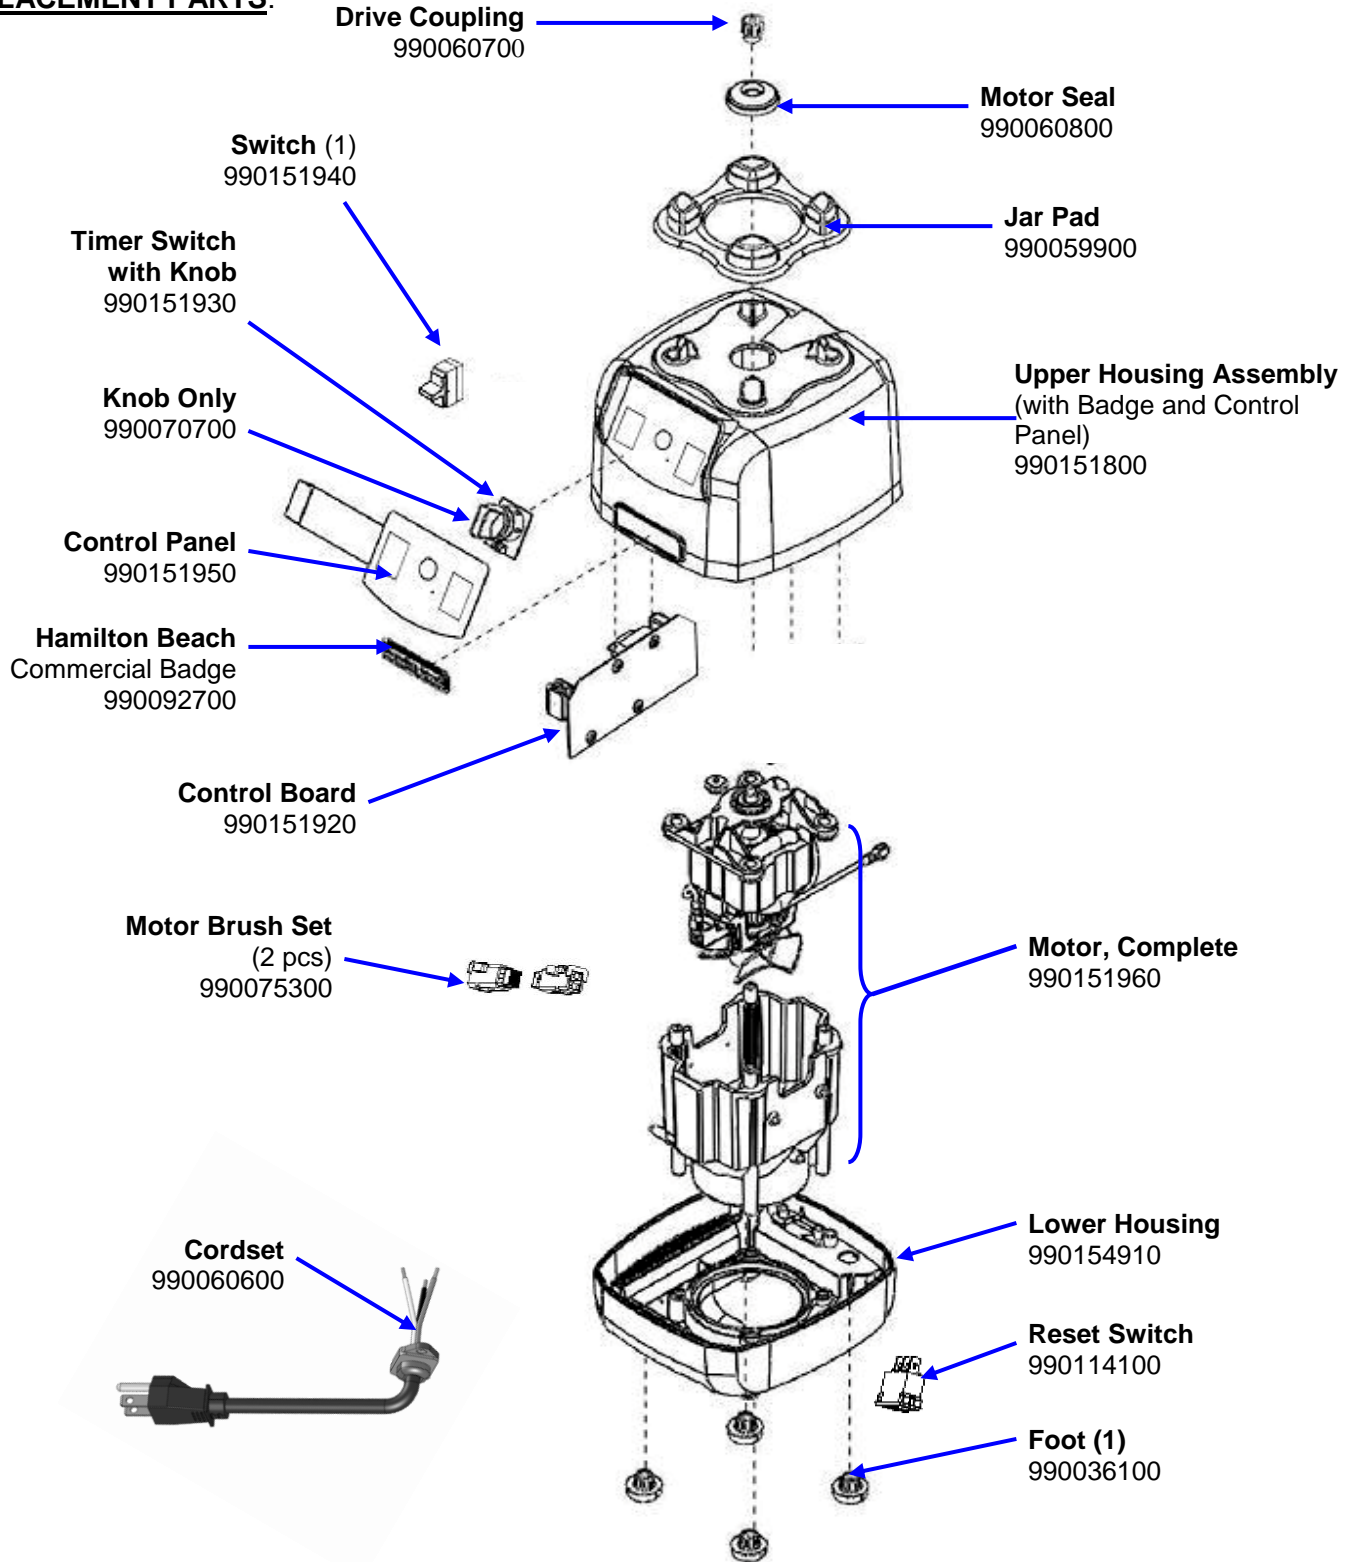

### REPLACEMENT PARTS:

 <p>Hamilton Beach 4421 Waterfront Drive Glen Allen, VA 23060</p>	Revision Description:	Replace Lid part number.				
	Request Number:	DOC7217	Revision Date:	11/10/2016	Approved by:	DOC7217
	Issue Code(s):		Page:	1 of 3	Document #:	<b>540044000</b>
					Rev:	<b>C</b>

## Parts & Accessories Diagram

\*\*Cutter Assembly Includes: Blade, Lock Washer, Hex Nut, Drive Coupling Attachment and Cutter Bearing Assembly.

 Hamilton Beach 4421 Waterfront Drive Glen Allen, VA 23060	Revision Description: Replace Lid part number.		Request Number: DOC7217		Revision Date: 11/10/2016		Approved by: DOC7217	
	Issue Code(s):		Page: 2 of 3		Document #: 540044000		Rev: C	