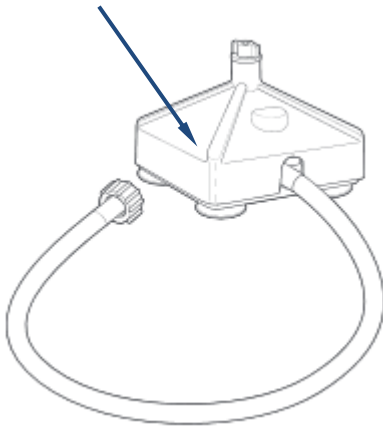

Parts & Accessories Diagram

HBH550

PROPRIETARY RIGHTS NOTICE This document and all information contained within it is the property of Hamilton Beach Brands, Inc. (HBB). It is confidential and proprietary and has been provided to you for a limited purpose. It must be returned or destroyed upon request. Disclosure, reproduction or use of this document and any information contained within it, in full or in part, for any purpose is forbidden without the prior written consent of HBB. No photographs may be taken of any article fabricated or assembled from this document without the prior written consent of HBB.

ACCESSORIES

Container Washer
BCR100