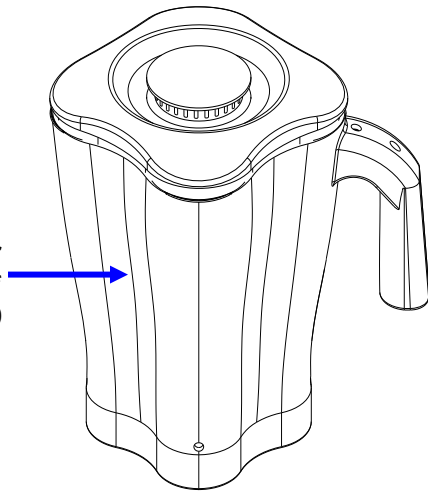

48oz. Container
Complete*
6126-600

Notes:

*Complete Container includes: Cutter Assembly, Container, Lid and Filler Cap

Hamilton Beach 4421 Waterfront Drive Glen Allen, VA 23060	Revision Description:		Replace Lid part number.					
	Request Number:	DOC7217	Revision Date:	11/10/2016	Approved by:	DOC7217		
	Issue Code(s):		Page:	3 of 3	Document #:	540044000	Rev:	C