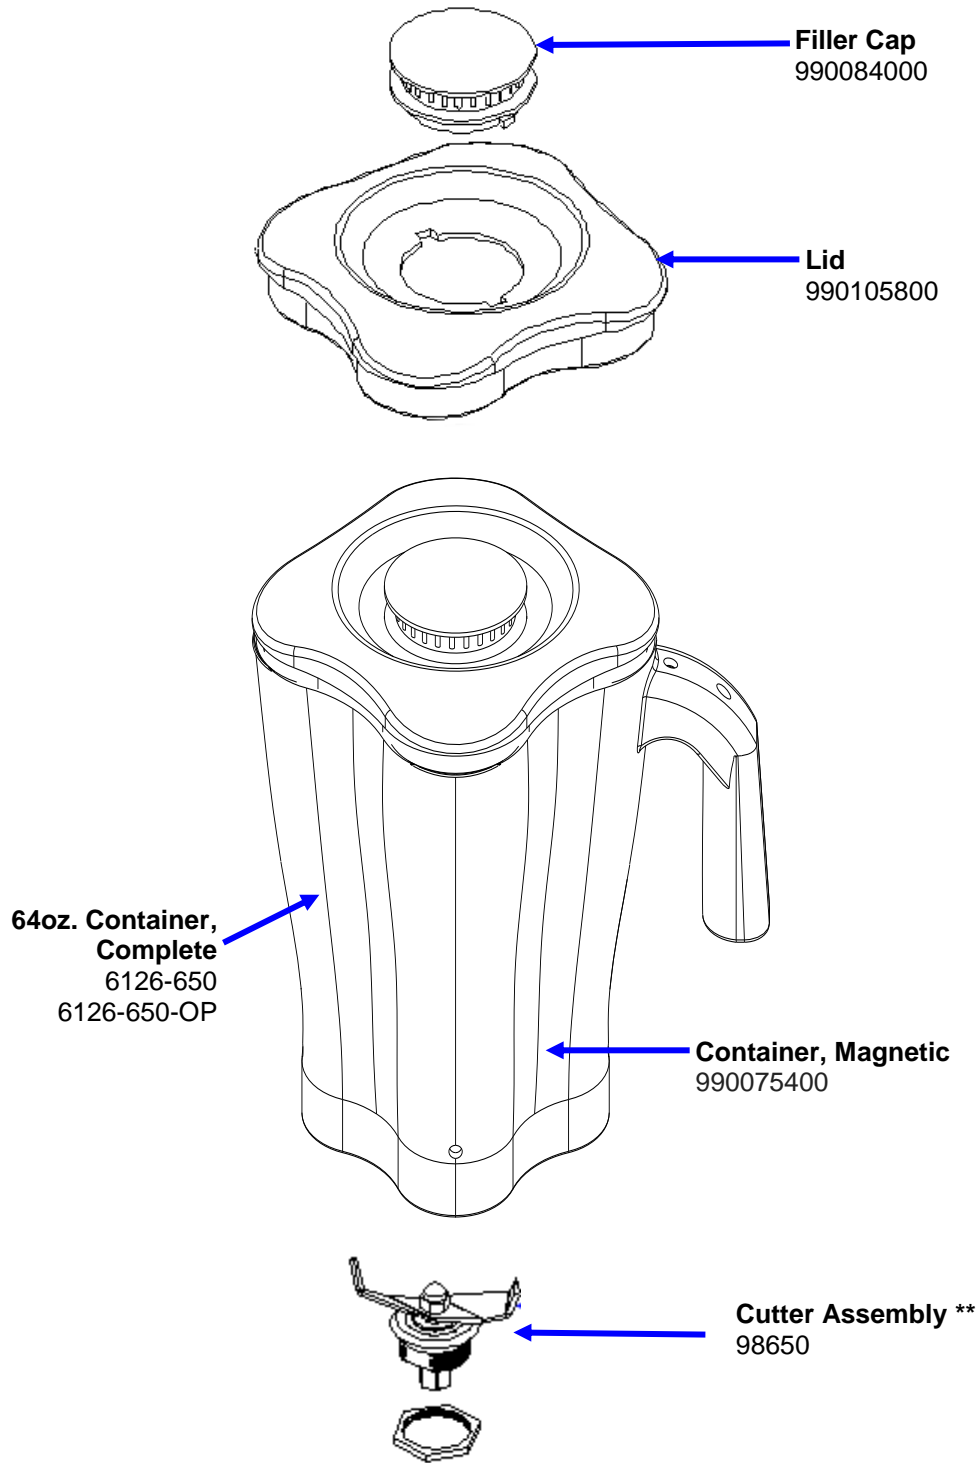

### REPLACEMENT PARTS:

 <p>Hamilton Beach 4421 Waterfront Drive Glen Allen, VA 23060</p>	Revision Description:	Replace Lid part number.				
	Request Number:	DOC7217	Revision Date:	11/10/2016	Approved by:	DOC7217
	Issue Code(s):		Page:	1 of 3	Document #:	<b>540044000</b>
					Rev:	<b>C</b>

## Parts & Accessories Diagram

\*\*Cutter Assembly Includes: Blade, Lock Washer, Hex Nut, Drive Coupling Attachment and Cutter Bearing Assembly.

 Hamilton Beach 4421 Waterfront Drive Glen Allen, VA 23060	Revision Description: Replace Lid part number.		Request Number: DOC7217		Revision Date: 11/10/2016		Approved by: DOC7217	
	Issue Code(s):		Page: 2 of 3		Document #: 540044000		Rev: C	