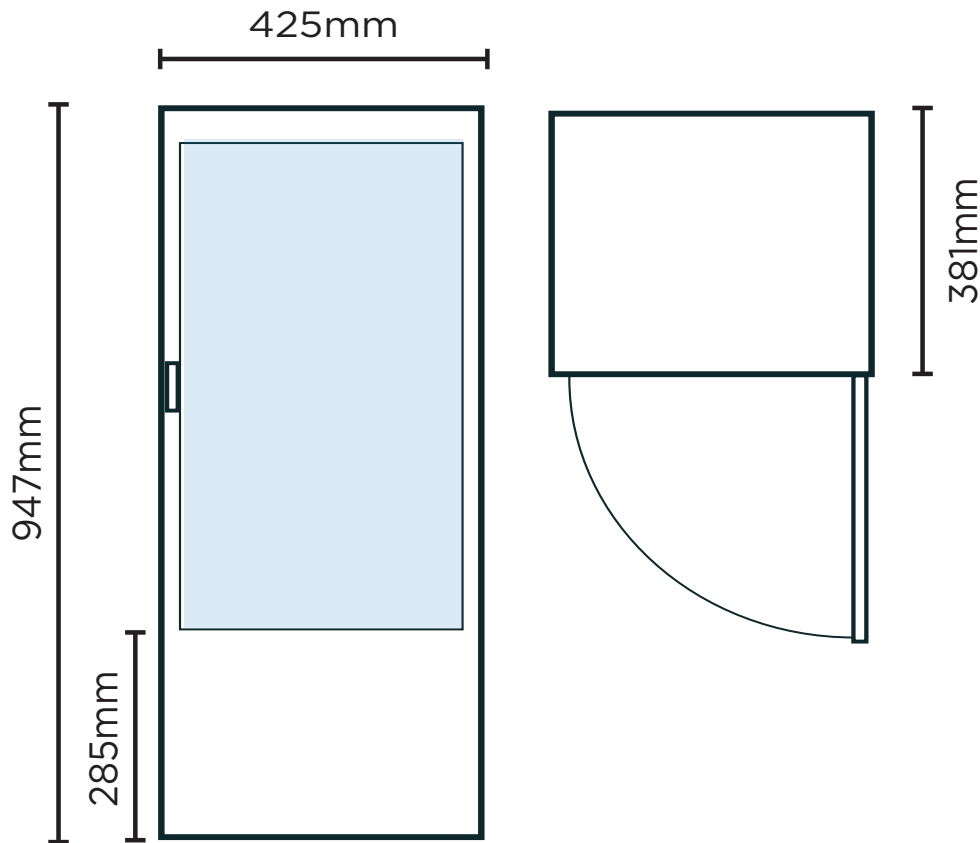

Flat Glass 78L LED

| Countertop Merchandisers

Flat Glass 78L LED

| Countertop Merchandisers

SPECIFICATIONS				DIMENSIONS	
Part Number	3735176-NR	Display Light Box	No	External (mm)	
Capacity	78L	Internal Light	LED	Width	425
Gross Weight	36kg	Door Type	Safety glass door	Depth	381
Temperature Range	+2 to +8°C	Door Swing Dimension	425mm	Height	947
Max. Ambient Temp.	32°C	Total Depth of Door Open	811mm	Internal (mm)	
Climate Class	3	Door Shape	Flat	Width	369
Energy Consumption	2.248kWh/h	Self-Closing Door	No	Depth	309
GEMS Star Rating	9	Door Lock	Yes	Height	591
Current	1.2A	No. of Doors	1		
Packaged Dimensions	475 x 432 x 1038 mm	Temp. Controller	Digital		
Refrigerant	R600a	Castors	No		
Charge	40g	No. of Shelves Incl. Base Per Door	4		
Plug Supplied	Yes, 1 x 10A	Shelves Dimensions	325(w) x 357(d) mm		
Plug Location	Right Side	Colour	Black		
		Warranty	2 Years, Parts & Labour Bromic Extra Care		