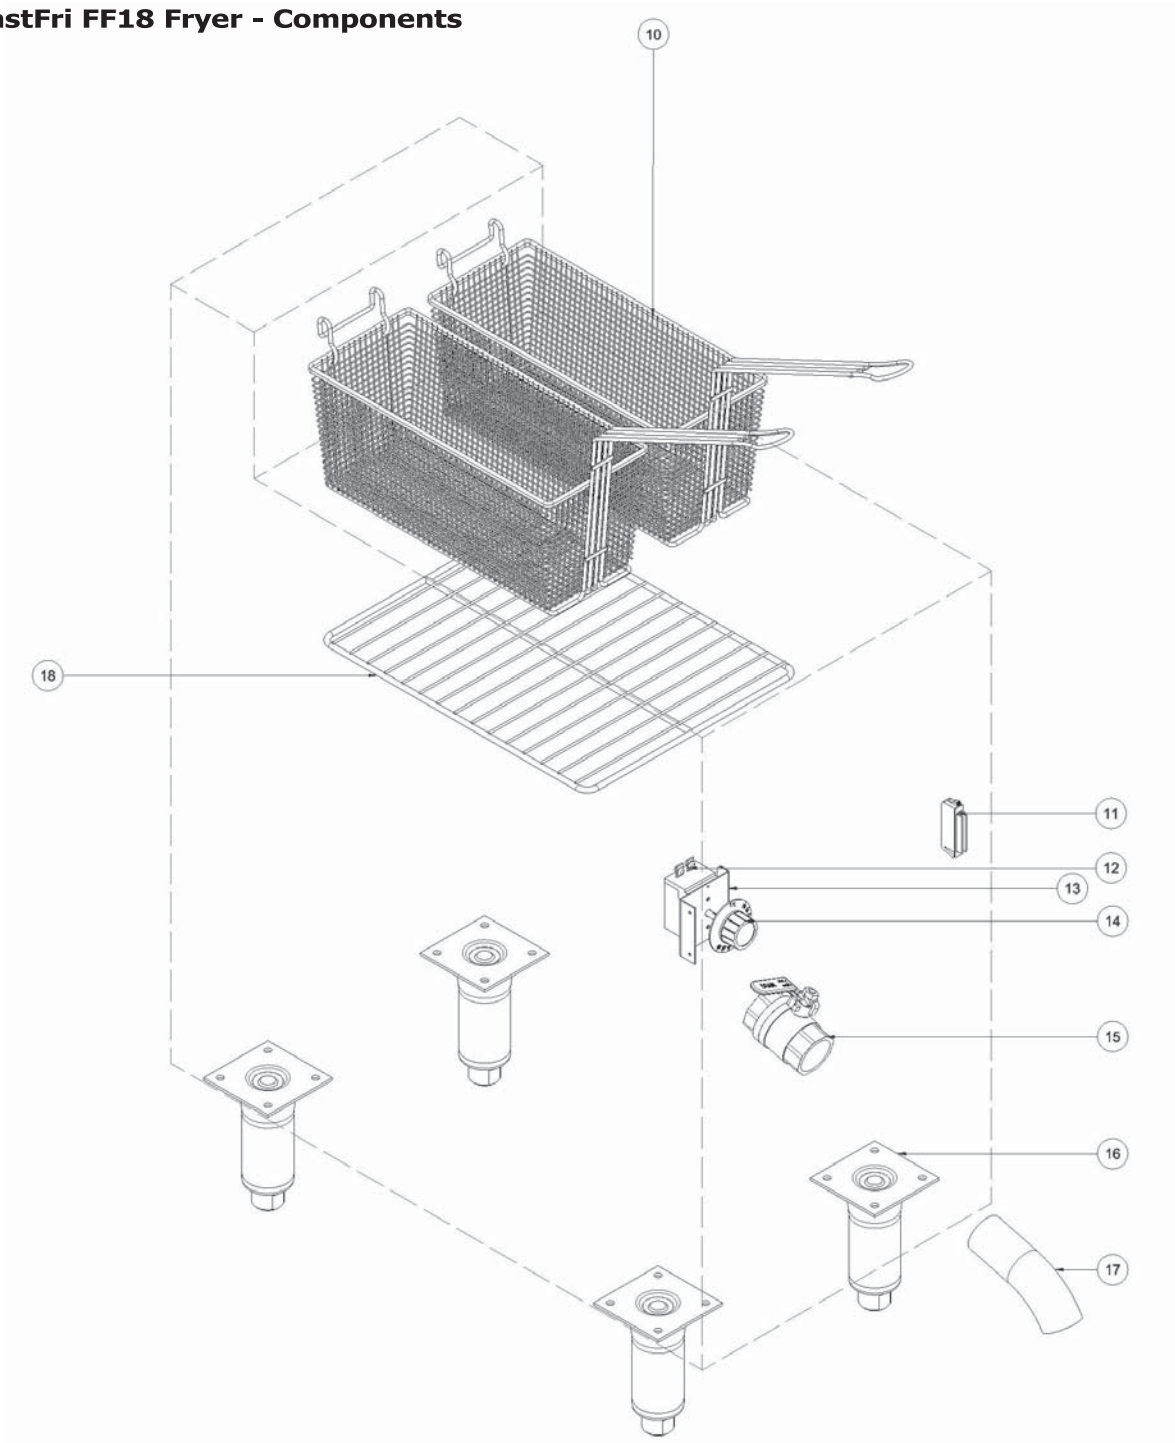

Exploded Parts Listings

FastFri FF18 Fryer - Components

Item	Part No.	Description	*RPL
10	018019	FRYER BASKET -STANDARD	C
11	236804	MAGNET CATCH - EXTD POLES	C
12	236801	THERMOSTAT MV FRYER 100-190C	A
13	236820	THERMOSTAT MOUNTING BRACKET	C
14	236848	KNOB 100-190C FRYER	B
15	236795	BALL VALVE 1 1/4" 30mm NB	B
16	236769	LEG 150mm - ASSEMBLED	D
17	018147	DRAIN EXTENSION	D
18	236768	BASKET SUPPORT RACK	D

* Recommended Parts Level	
RPL	Number of units in service
A	1-5
A+B	5-10
A+B+C	10-50
A+B+C+D	50+