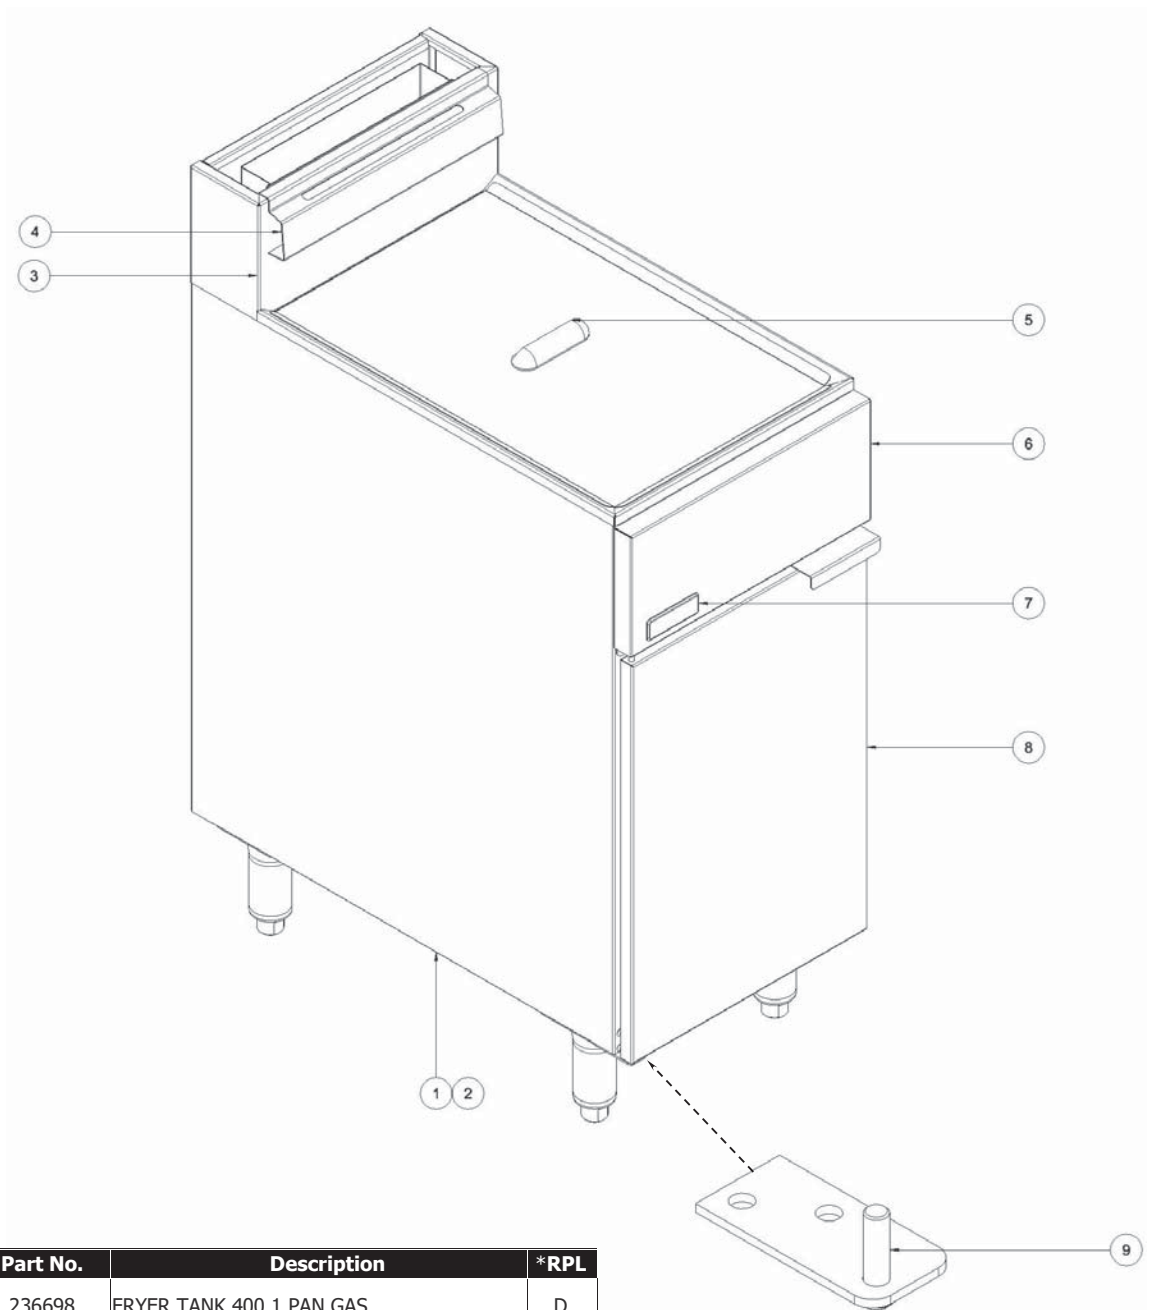

NOTE: A Gas Conversion Instruction Sheet is included with the Conversion Kit.

Exploded Parts Listings

FastFri FF18 Fryer - Main Assembly

Item	Part No.	Description	*RPL
Not Shown	236698	FRYER TANK 400 1 PAN GAS	D
1	236722	FRYER SIDE PANEL LH	D
2	236720	FRYER SIDE PANEL RH	D
3	236719	SPLASHBACK FF18	D
4	236742	BASKET HANGER	D
5	236933	LID ASSY 400 FRYER	D
6	236847	FRONT COVER WA FF18	D
7	236952	BADGE FASTFRI	D
	228132	TUBE CLIP	D
8	236976	DOOR ASSEMBLY FF18 (NO BADGE)	D
	236823	DOOR HANDLE FF18	D
	236822	DOOR OUTER FF18	D
	236821	DOOR INNER FF18	D
9	236845	DOOR HINGE WA	D

* Recommended Parts Level	
RPL	Number of units in service
A	1-5
A+B	5-10
A+B+C	10-50
A+B+C+D	50+

Exploded Parts Listings

FastFri FF18 Fryer - Burner Assembly

Item	Part No.	Description	*RPL
19	236835	BURNER ASSEMBLY (INCLUDES ITEMS 20 & 23).	C
20	236836	INJECTOR MOUNTING BUSH.	D
21	236712	BURNER REAR DEFLECTOR.	D
22	030155	INJECTOR 1.55mm - Nat Gas.	C
	030095	INJECTOR 0.95mm - LPG (Propane).	C
	030090	INJECTOR 0.90mm - LPG (NZ) / Butane.	C
	030260	INJECTOR 2.60mm - Town Gas.	C
23	236746	BURNER DEFLECTOR.	B
24	240851K	OVERTEMP CONTROL KIT.	A
25	018089K	GAS CONTROL SIT 820 MV KIT.	A
26	018094	THERMOCOUPLE INTERRUPTED.	A
27	236803	SUPPLY PIPE.	D
28	018090K	PILOT BURNER KIT (Not UK)	A
	025630K	PILOT BURNER KIT (UK Only)	A
	019487	OLIVE (Pilot Burner)	D
	018740	NUT (Pilot Burner)	D
29	018743	THERMOCOUPLE SPACER.	C
30	018091	PILOT INJECTOR - Nat Gas - 0.62mm (Non UK).	A
	018092	PILOT INJECTOR - LPG / Butane - 0.35mm (Non UK).	A
	018972	PILOT INJECTOR - Nat Gas (G20) - 0.45mm (UK Only).	A
	018971	PILOT INJECTOR - Propane (G31) - 0.30mm (UK Only).	A
	026393	PILOT INJECTOR - TOWNS - 0.75mm.	A
31	018093	THERMOPILE.	A
32	022845	TUBE FLEXIBLE SS 1/2" OD x 12".	D
33	233167	NUT (1/2" CC).	D
34	233168	OLIVE (1/2" CC).	D
35	237077	FLEXTUBE DORMONT T4 x 18".	D