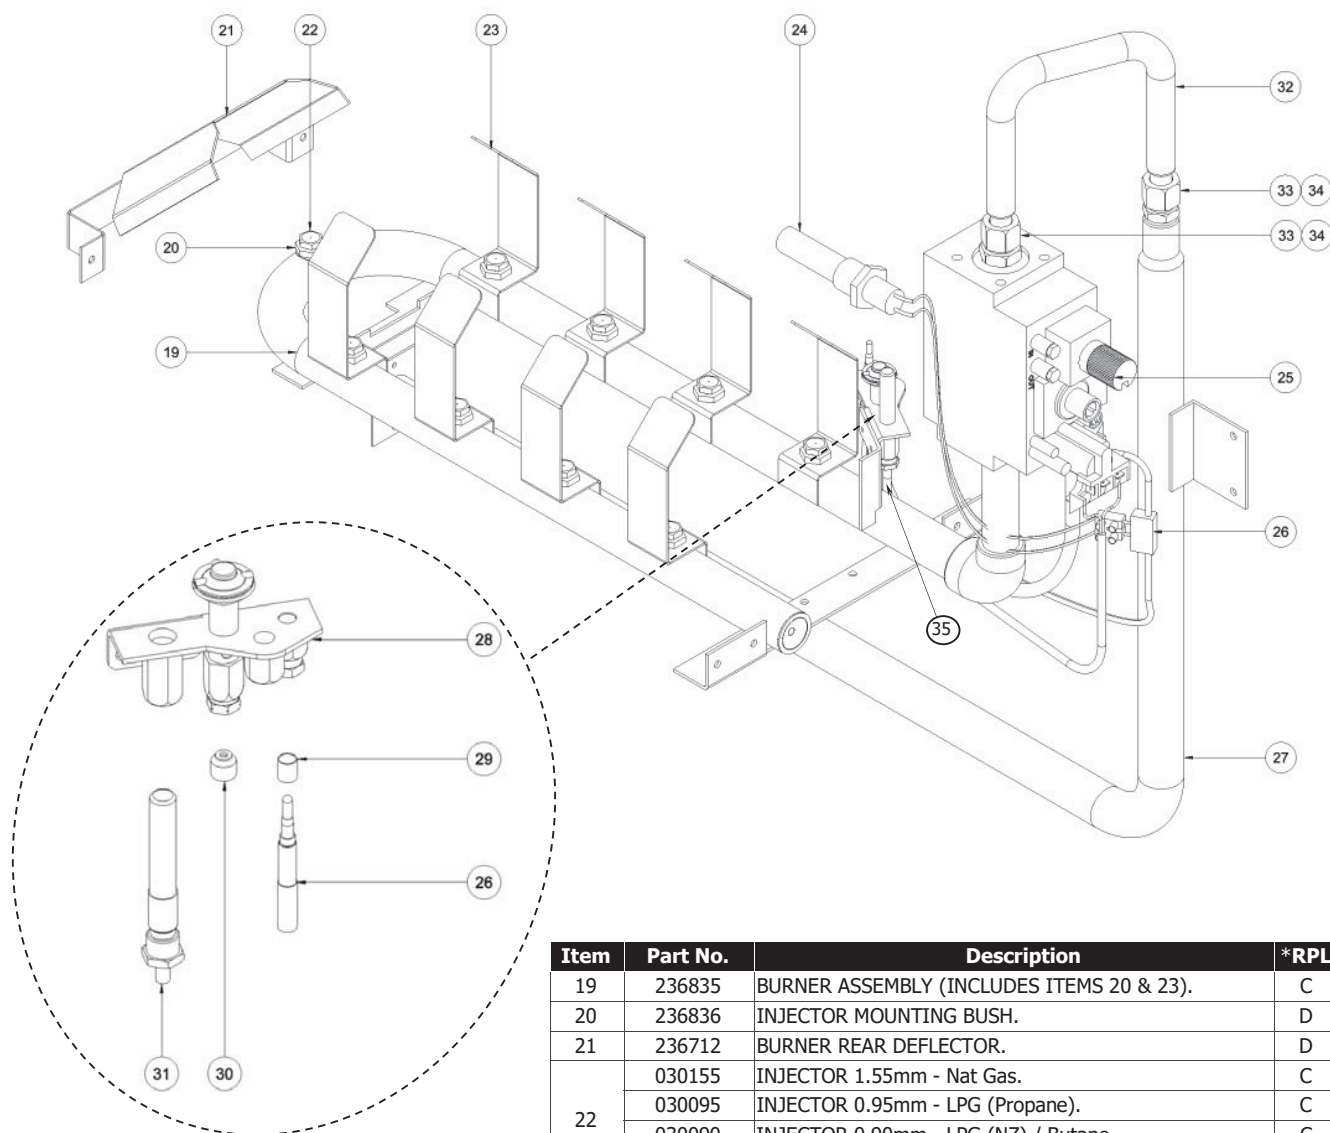

NOTE: A Gas Conversion Instruction Sheet is included with the Conversion Kit.

Exploded Parts Listings

FastFri FF18 Fryer - Main Assembly

Item	Part No.	Description	*RPL
Not Shown	236698	FRYER TANK 400 1 PAN GAS	D
1	236722	FRYER SIDE PANEL LH	D
2	236720	FRYER SIDE PANEL RH	D
3	236719	SPLASHBACK FF18	D
4	236742	BASKET HANGER	D
5	236933	LID ASSY 400 FRYER	D
6	236847	FRONT COVER WA FF18	D
7	236952	BADGE FASTFRI	D
	228132	TUBE CLIP	D
8	236976	DOOR ASSEMBLY FF18 (NO BADGE)	D
	236823	DOOR HANDLE FF18	D
	236822	DOOR OUTER FF18	D
	236821	DOOR INNER FF18	D
9	236845	DOOR HINGE WA	D

* Recommended Parts Level	
RPL	Number of units in service
A	1-5
A+B	5-10
A+B+C	10-50
A+B+C+D	50+

Exploded Parts Listings

FastFri FF18 Fryer - Burner Assembly

Item	Part No.	Description	*RPL
19	236835	BURNER ASSEMBLY (INCLUDES ITEMS 20 & 23).	C
20	236836	INJECTOR MOUNTING BUSH.	D
21	236712	BURNER REAR DEFLECTOR.	D
22	030155	INJECTOR 1.55mm - Nat Gas.	C
	030095	INJECTOR 0.95mm - LPG (Propane).	C
	030090	INJECTOR 0.90mm - LPG (NZ) / Butane.	C
	030260	INJECTOR 2.60mm - Town Gas.	C
23	236746	BURNER DEFLECTOR.	B
24	240851K	OVERTEMP CONTROL KIT.	A
25	018089K	GAS CONTROL SIT 820 MV KIT.	A
26	018094	THERMOCOUPLE INTERRUPTED.	A
27	236803	SUPPLY PIPE.	D
28	018090K	PILOT BURNER KIT (Not UK)	A
	025630K	PILOT BURNER KIT (UK Only)	A
	019487	OLIVE (Pilot Burner)	D
	018740	NUT (Pilot Burner)	D
29	018743	THERMOCOUPLE SPACER.	C
30	018091	PILOT INJECTOR - Nat Gas - 0.62mm (Non UK).	A
	018092	PILOT INJECTOR - LPG / Butane - 0.35mm (Non UK).	A
	018972	PILOT INJECTOR - Nat Gas (G20) - 0.45mm (UK Only).	A
	018971	PILOT INJECTOR - Propane (G31) - 0.30mm (UK Only).	A
	026393	PILOT INJECTOR - TOWNS - 0.75mm.	A
31	018093	THERMOPILE.	A
32	022845	TUBE FLEXIBLE SS 1/2" OD x 12".	D
33	233167	NUT (1/2" CC).	D
34	233168	OLIVE (1/2" CC).	D
35	237077	FLEXTUBE DORMONT T4 x 18".	D