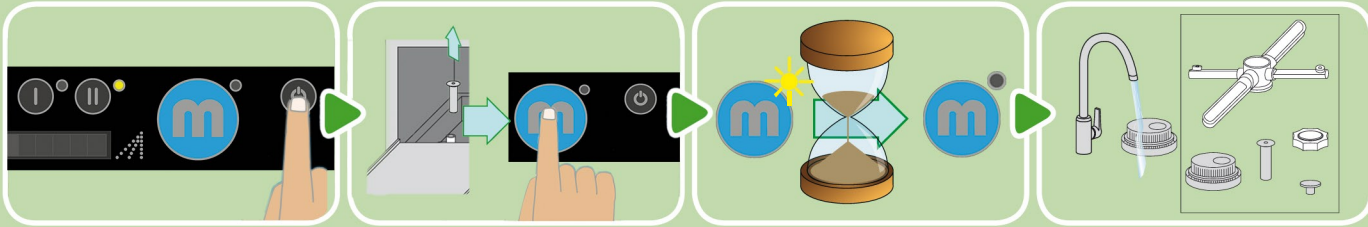

# UPSTER U 500 / U 500S

9737383

START

CLEAN

STOP

ERROR