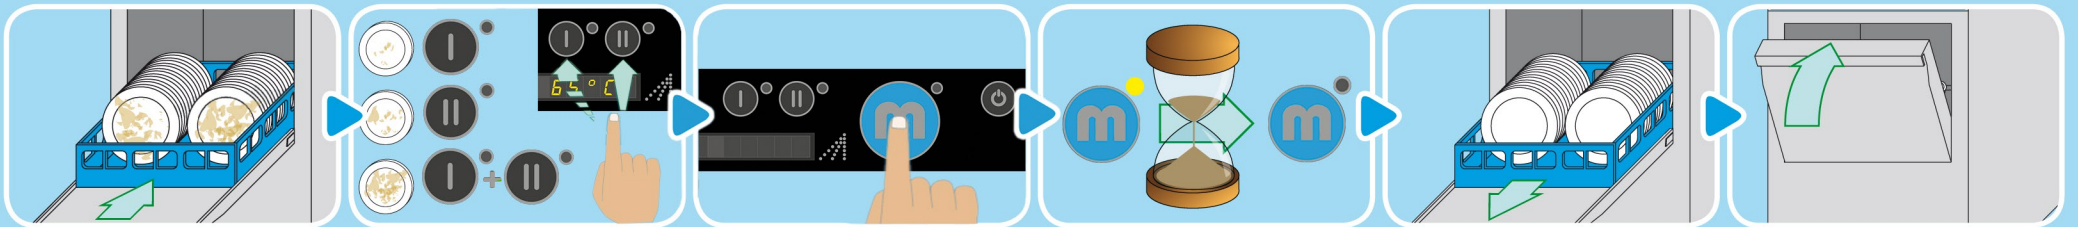

# UPSTER U 500 / U 500S

9737383

START

CLEAN

STOP

ERROR