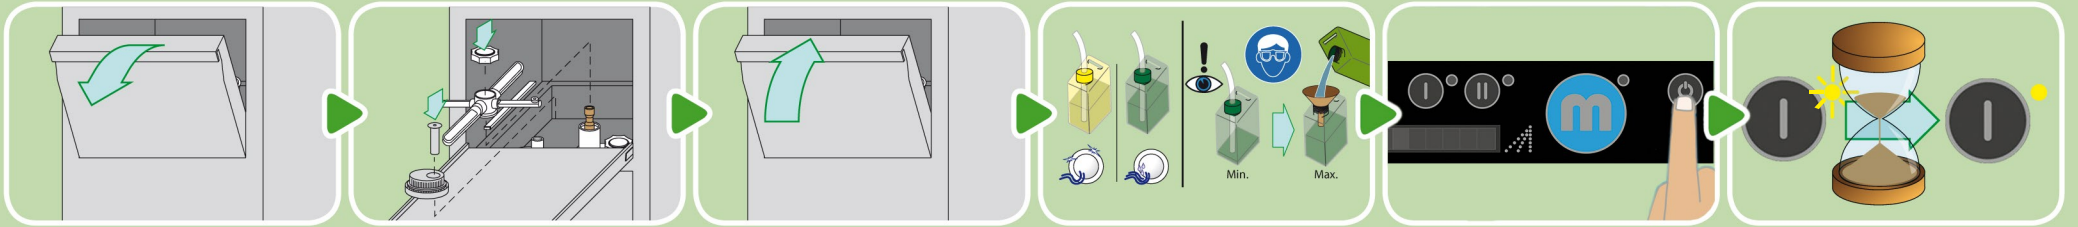

# UPSTER U 500 / U 500S

9737383

START

CLEAN

STOP

ERROR