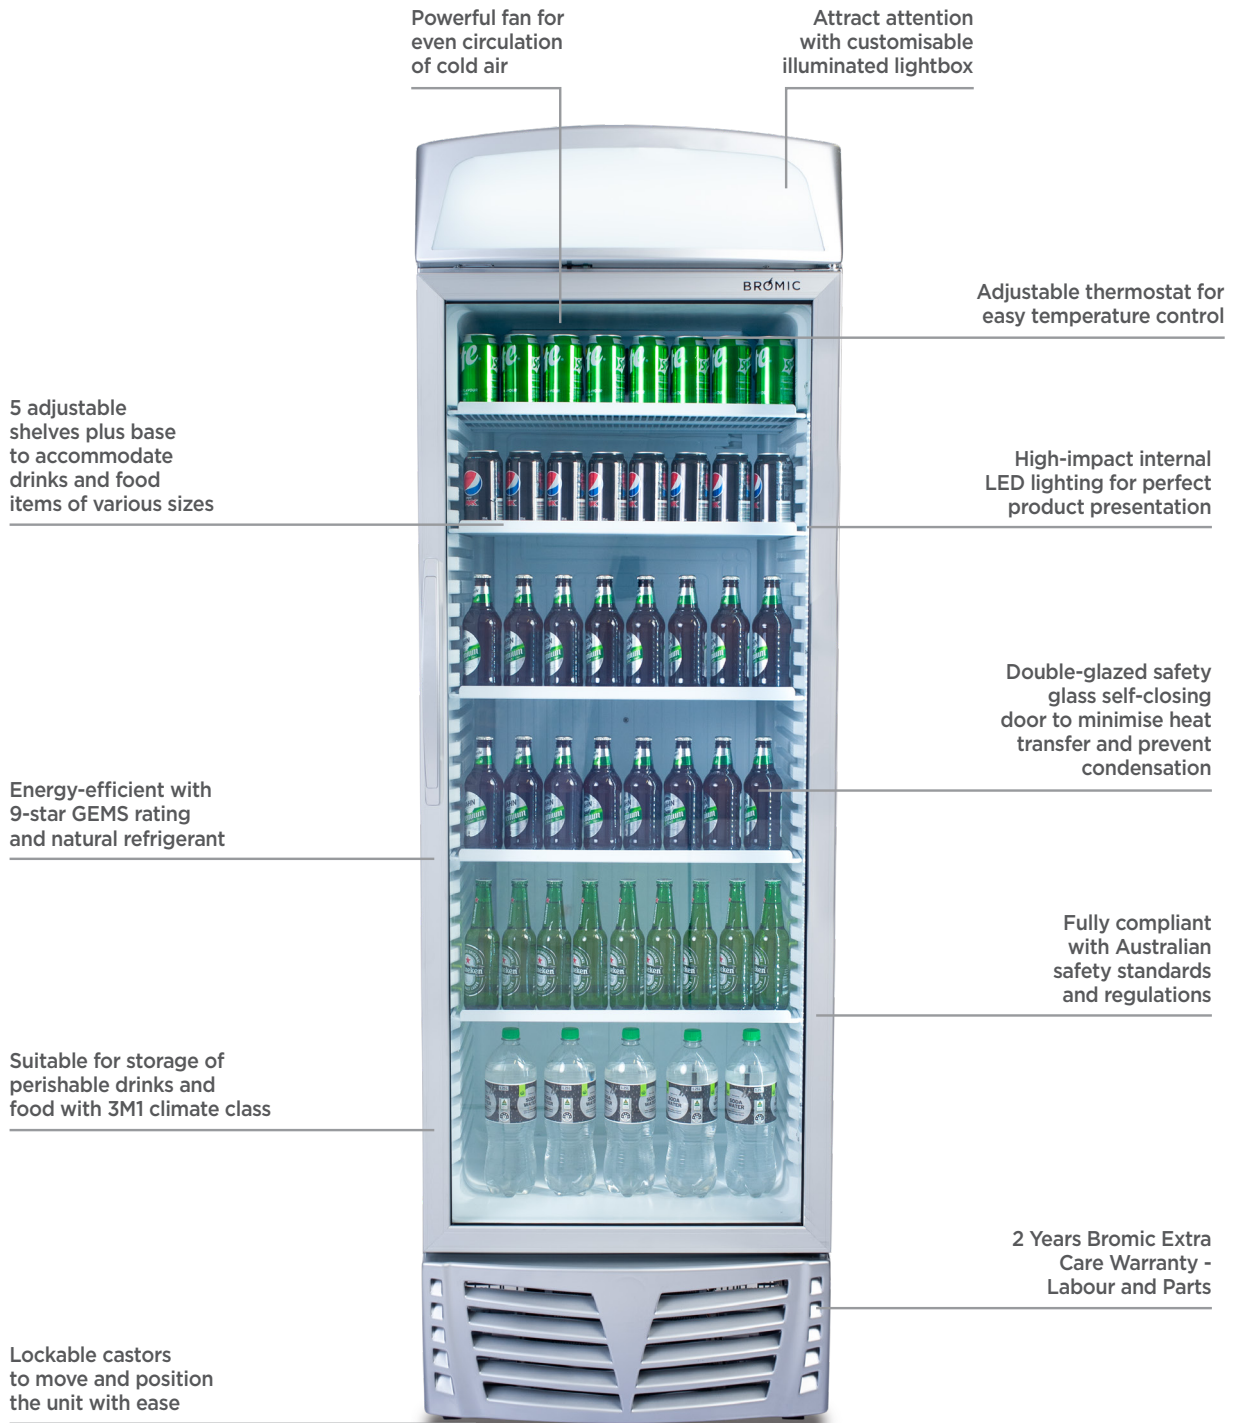

Upright Display Fridge 438L - 1 Door - Flat Glass - Lightbox

| Vertical Display & Storage

Upright Display Fridge 438L - 1 Door - Flat Glass - Lightbox

| Vertical Display & Storage

SPECIFICATIONS				DIMENSIONS	
Model Number	GM0440L-NR	Colour	White with s/steel details	External (mm)	
Part Number	3736038-NR	Display Light Box	Yes	Width	680
Volume	438L	Internal Light	LED	Depth	655
Unit Weight	110kg	No. of Doors	1	Height	2125
Packaged Weight	115kg	Door Type	Glass	Internal (mm)	
Adjustable Temp. Range	+1°C to +7°C	Door Glass Type	Double glazed	Width	580
Max. Ambient Temp.	40°C	Door Style	Hinged	Depth	495
Climate Class	3M1	Door Shape	Flat	Height	1515
Energy Consumption	3.153kWh/24h	Door Swing Dimension	680mm	Packaged (mm)	
GEMS Star Rating	8 stars	Total Depth of door open	1260mm	Width	760
Refrigeration Capacity	390W	Self-Closing Door	Yes	Depth	705
Air Circulation	Fan Forced	Door Lock	No	Height	2230
Refrigerant	R600a	No. of Shelf Tiers incl Base	6		
Rated Current	1.49A	Shelf Type	Adjustable		
Electrical Voltage	220-240V	Shelves Dimensions	584(w) x 405(d) mm		
Frequency	50Hz	Temp. Controller	Analogue		
Power Supply	Single Phase	Castors	Yes		
Power Plug	1 x 10A	Warranty	2 Years Bromic Extra Care Warranty - Labour and Parts		
Plug Location	Rear, Bottom Left				