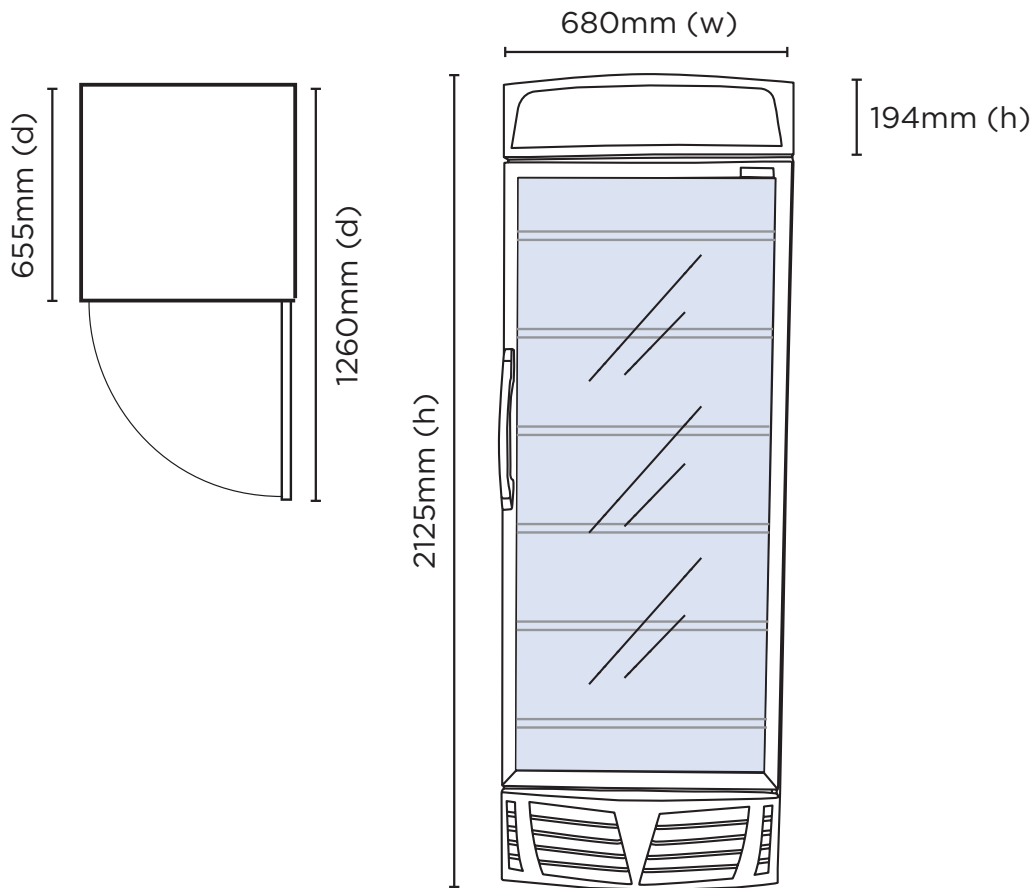

Upright Display Fridge 438L - 1 Door - Flat Glass - Lightbox

| Vertical Display & Storage

Upright Display Fridge 438L - 1 Door - Flat Glass - Lightbox

| Vertical Display & Storage

SPECIFICATIONS				DIMENSIONS	
Model Number	GM0440L-NR	Colour	White with s/steel details	External (mm)	
Part Number	3736038-NR	Display Light Box	Yes	Width	680
Volume	438L	Internal Light	LED	Depth	655
Unit Weight	110kg	No. of Doors	1	Height	2125
Packaged Weight	115kg	Door Type	Glass	Internal (mm)	
Adjustable Temp. Range	+1°C to +7°C	Door Glass Type	Double glazed	Width	580
Max. Ambient Temp.	40°C	Door Style	Hinged	Depth	495
Climate Class	3M1	Door Shape	Flat	Height	1515
Energy Consumption	3.153kWh/24h	Door Swing Dimension	680mm	Packaged (mm)	
GEMS Star Rating	8 stars	Total Depth of door open	1260mm	Width	760
Refrigeration Capacity	390W	Self-Closing Door	Yes	Depth	705
Air Circulation	Fan Forced	Door Lock	No	Height	2230
Refrigerant	R600a	No. of Shelf Tiers incl Base	6		
Rated Current	1.49A	Shelf Type	Adjustable		
Electrical Voltage	220-240V	Shelves Dimensions	584(w) x 405(d) mm		
Frequency	50Hz	Temp. Controller	Analogue		
Power Supply	Single Phase	Castors	Yes		
Power Plug	1 x 10A	Warranty	2 Years Bromic Extra Care Warranty - Labour and Parts		
Plug Location	Rear, Bottom Left				