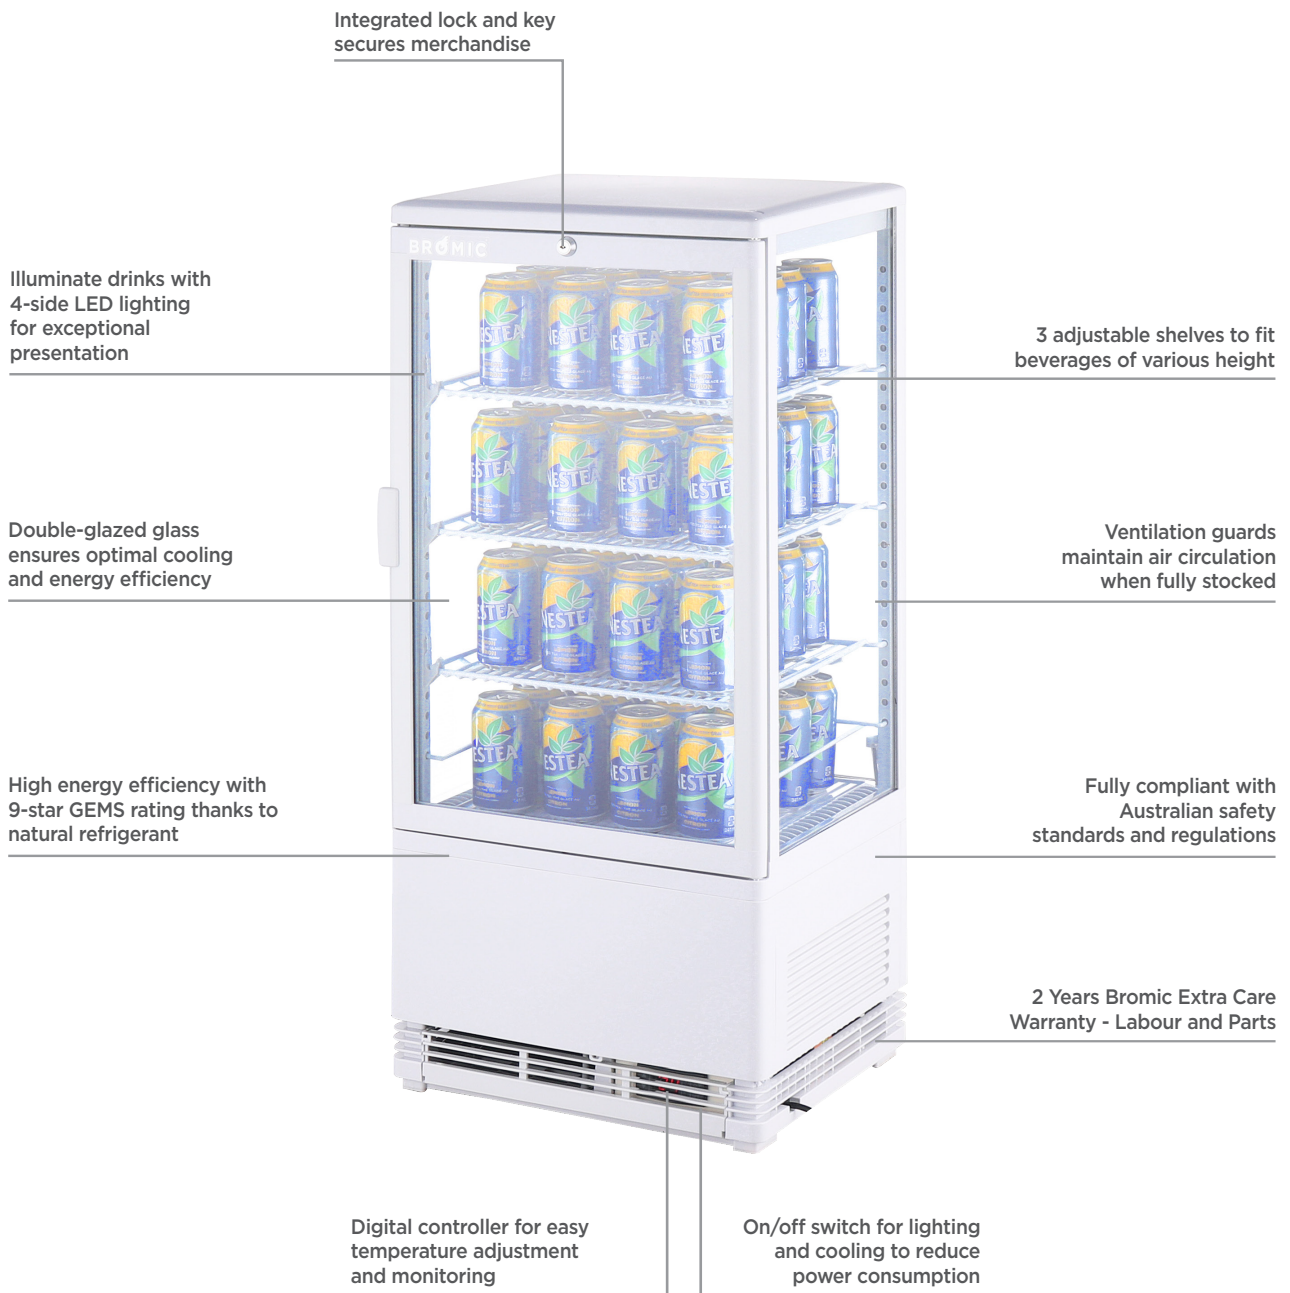

Countertop Fridge 78L - 1 Door - Flat Glass

| Countertop Merchandisers

Countertop Fridge 78L - 1 Door - Flat Glass

| Countertop Merchandisers

SPECIFICATIONS				DIMENSIONS	
Part Number	3735115-NR	Colour	White	External (mm)	
Volume	78L	Internal Light	LED	Width	425
Unit Weight	38.5kg	Display Lightbox	No	Depth	381
Packaged Weight	41kg	No. of Doors	1	Height	947
Adjustable Temp. Range	+2°C to +8°C	Door Type	Glass	Internal (mm)	
Max. Ambient Temp. Range	32°C	Door Glass Type	Double Glazed	Width	369
Climate Class	4H1	Door Style	Hinged	Depth	309
Energy Consumption	2.248kWh/24h	Door Shape	Flat	Height	591
GEMS Star Rating	9 Stars	Door Swing Dimension	425mm	Packaged (mm)	
Refrigeration Capacity	180W	Total Depth of Door Open	811mm	Width	475
Refrigerant	R600a	Self-Closing Door	No	Depth	432
Rated Current	1.2A	Door Lock	Yes	Height	1038
Electrical Voltage	220-240V	No. of Shelf Tiers incl base	4		
Frequency	50Hz	Shelves Type	Adjustable		
Power Supply	Single Phase	Temp. Controller	Digital		
Power Plug	1 x 10A	Castors	No		
Plug Location	Rear, Bottom Right	Warranty	2 Years, Parts & Labour Bromic Extra Care		