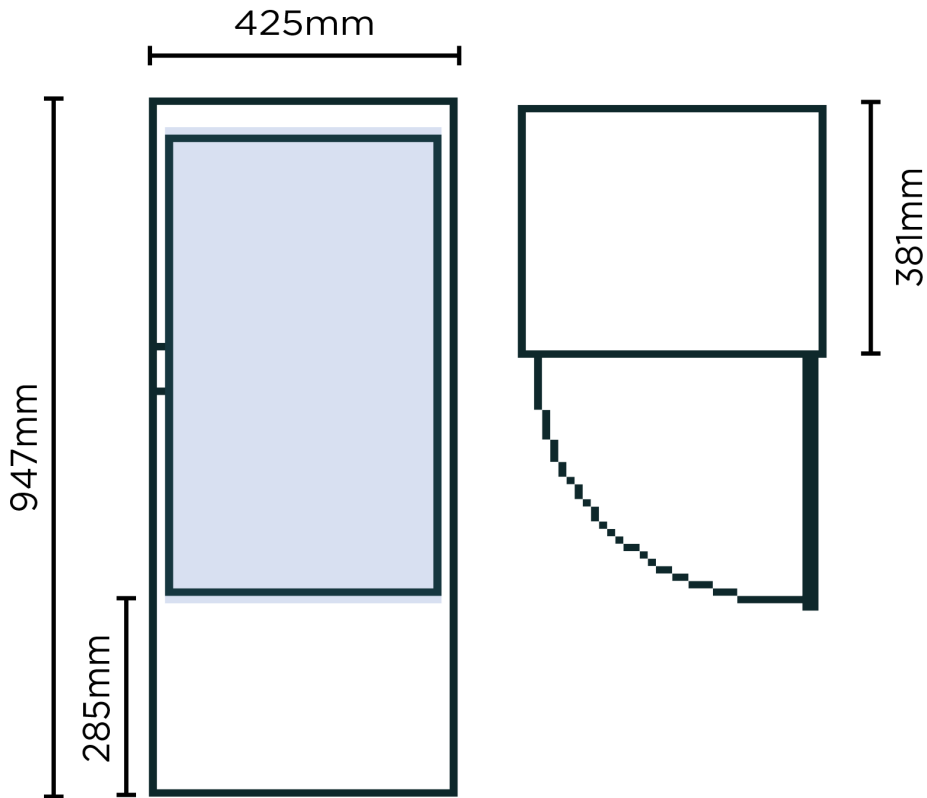

Countertop Fridge 78L - 1 Door - Flat Glass

| Countertop Merchandisers

Countertop Fridge 78L - 1 Door - Flat Glass

| Countertop Merchandisers

SPECIFICATIONS				DIMENSIONS	
Part Number	3735115-NR	Colour	White	External (mm)	
Volume	78L	Internal Light	LED	Width	425
Unit Weight	38.5kg	Display Lightbox	No	Depth	381
Packaged Weight	41kg	No. of Doors	1	Height	947
Adjustable Temp. Range	+2°C to +8°C	Door Type	Glass	Internal (mm)	
Max. Ambient Temp. Range	32°C	Door Glass Type	Double Glazed	Width	369
Climate Class	4H1	Door Style	Hinged	Depth	309
Energy Consumption	2.248kWh/24h	Door Shape	Flat	Height	591
GEMS Star Rating	9 Stars	Door Swing Dimension	425mm	Packaged (mm)	
Refrigeration Capacity	180W	Total Depth of Door Open	811mm	Width	475
Refrigerant	R600a	Self-Closing Door	No	Depth	432
Rated Current	1.2A	Door Lock	Yes	Height	1038
Electrical Voltage	220-240V	No. of Shelf Tiers incl base	4		
Frequency	50Hz	Shelves Type	Adjustable		
Power Supply	Single Phase	Temp. Controller	Digital		
Power Plug	1 x 10A	Castors	No		
Plug Location	Rear, Bottom Right	Warranty	2 Years, Parts & Labour Bromic Extra Care		